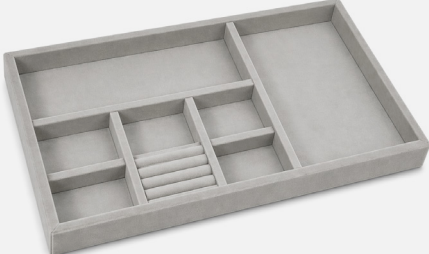

Jewelry Tray Finish

Note: customizable layouts

Black, velvet

Silver, velvet

- Burgundy Brown Navy Blue

More options

Pearl, velvet

Green, velvet