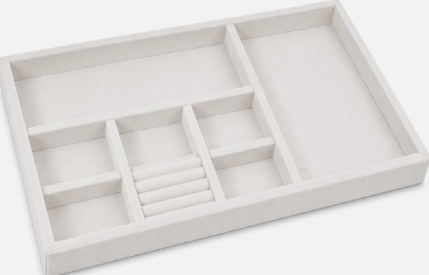

Note: customizable layouts

Black, velvet

Silver, velvet