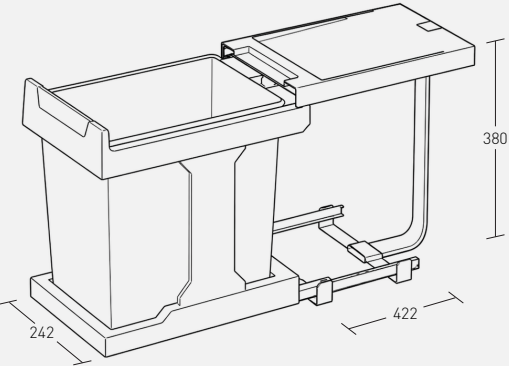

White

Docking Drawer

Stainless Steel

Standard
Under Sink
Pullout Trash

Standard Grooming Drawer

2X 2" HOLDER
CR31 - 2" CRIMPED HOLDER

2X 2" HOLDER
1502C - 2" CURLING HOLDER

2 X 3" DRYER HOLDER
1502A - 3" HAIR DRYER

2X 1.5" HOLDER
DETAILS TBD

1X DRAWER BLADE
1514-1305

INSERT W/ CUT OUTS FOR HOLDERS
1514-1305

GROOMING DRAWER DETAILS

SCALE: N.T.S

Standard 24" Double Trash Pullout

AVAILABLE IN STANDARD INTERIOR COLORS
(STAINLESS TOP FOR ALL):