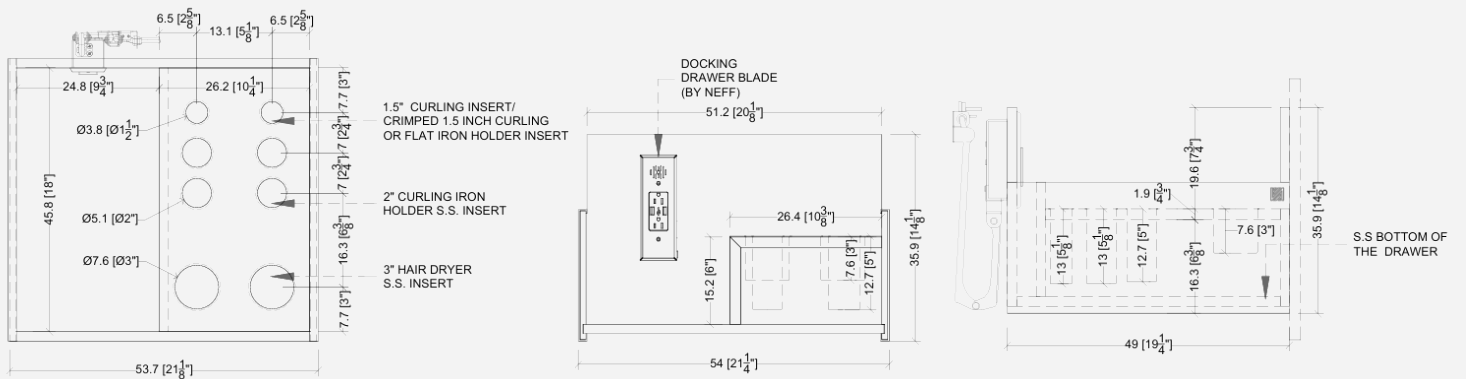

2X 1.5" HOLDER
DETAILS TBD

1X DRAWER BLADE
1514-1305

INSERT W/ CUT OUTS FOR HOLDERS
1514-1305

GROOMING DRAWER DETAILS

SCALE: N.T.S

Standard 24" Double Trash Pullout

AVAILABLE IN STANDARD INTERIOR COLORS
(STAINLESS TOP FOR ALL):