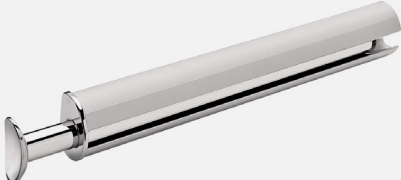

Standard Accessory
Options

NEFF

Hanging Rod Finish

White Powder
Coated

Chrome,
Polished

Chrome,
Matte

Matte Gold

Black

Oil Rubbed
Dark Bronze

White Powder Coated

Aluminum Matte

Chrome Polished

Nickel Matte

Oil Rubbed Dark Bronze

Black

Hanging Rod End Cap

Matte Gold

Valet Finish

Black

Matte Aluminum w/ chrome hooks & end caps

Matte Gold

Matte Nickel

Polished Chrome

Slate

Black

Dark Oil Rubbed Bronze

Matte Aluminum w/ Chrome hooks & end caps

Matte Gold

Matte Nickel

Polished Chrome

Belt Rack Finish

Slate